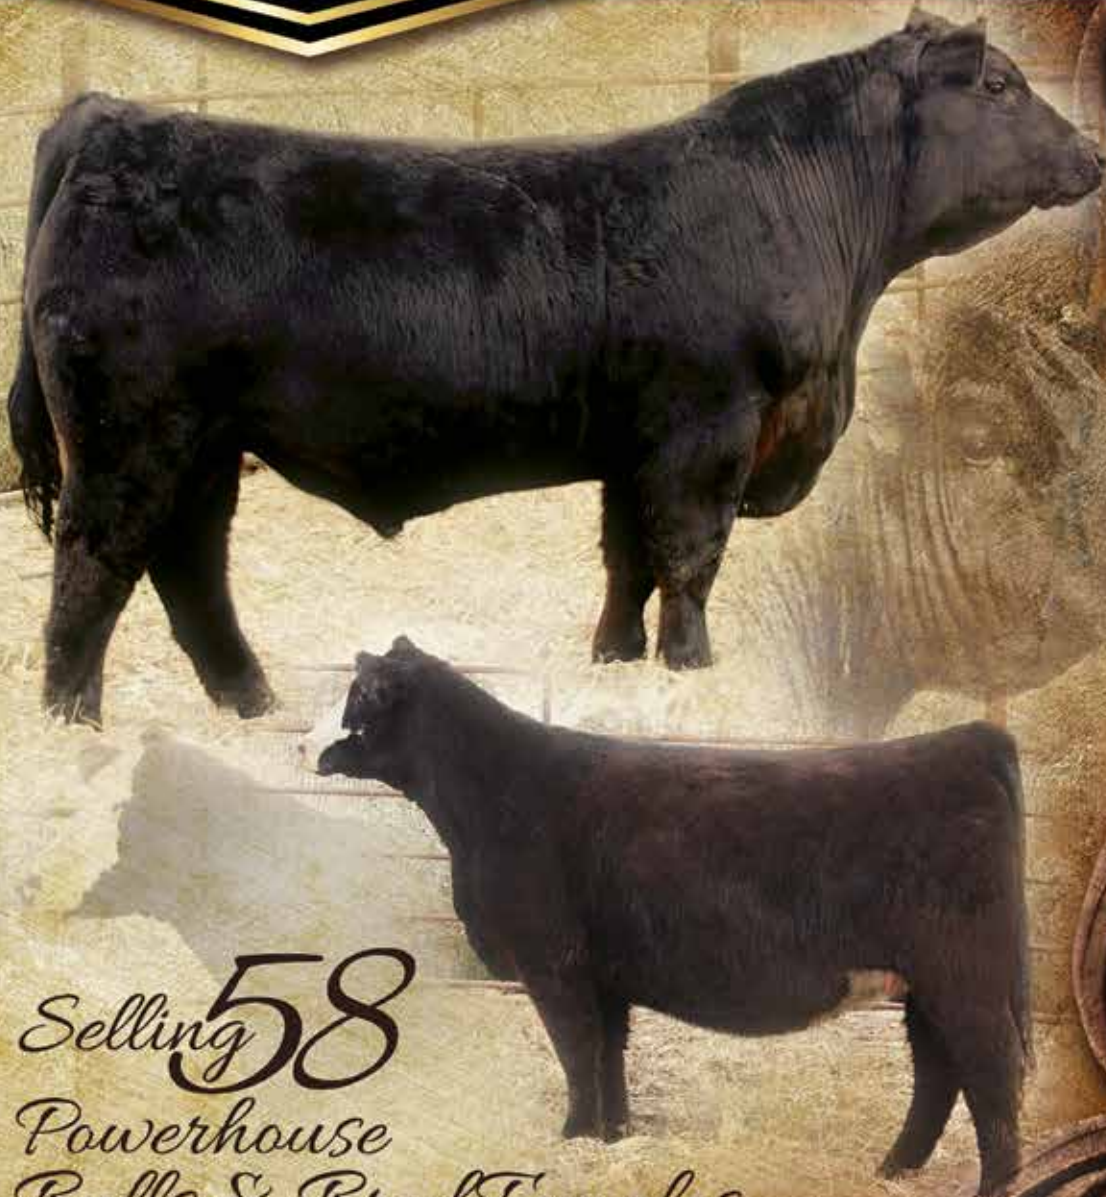

# DRAKE

*Simmental & SimAngus*

## BULL & FEMALE SALE

*Selling 58  
Powerhouse  
Bulls & Bred Females*

*Drake Simmental & Drake Cattle Co.*

Friday, March 22, 2019 at 6:00 PM • Centerville, IA

## Thank You • 2019 Drake Annual Sale

The Drake Simmental & Drake Cattle CO Annual Sale was held Friday, March 22, 2019 at the Appanoose Co Livestock Auction in Centerville, Iowa. The Drake offering consisted of a stout offering of spring born herd bull prospects along with some first calf heifers which several were sporting new babies at side. Breeders from IL, CA, IN, MN, MO, IA selected Drake genetics to be added to your programs with the largest amount of cattle remaining in Iowa.